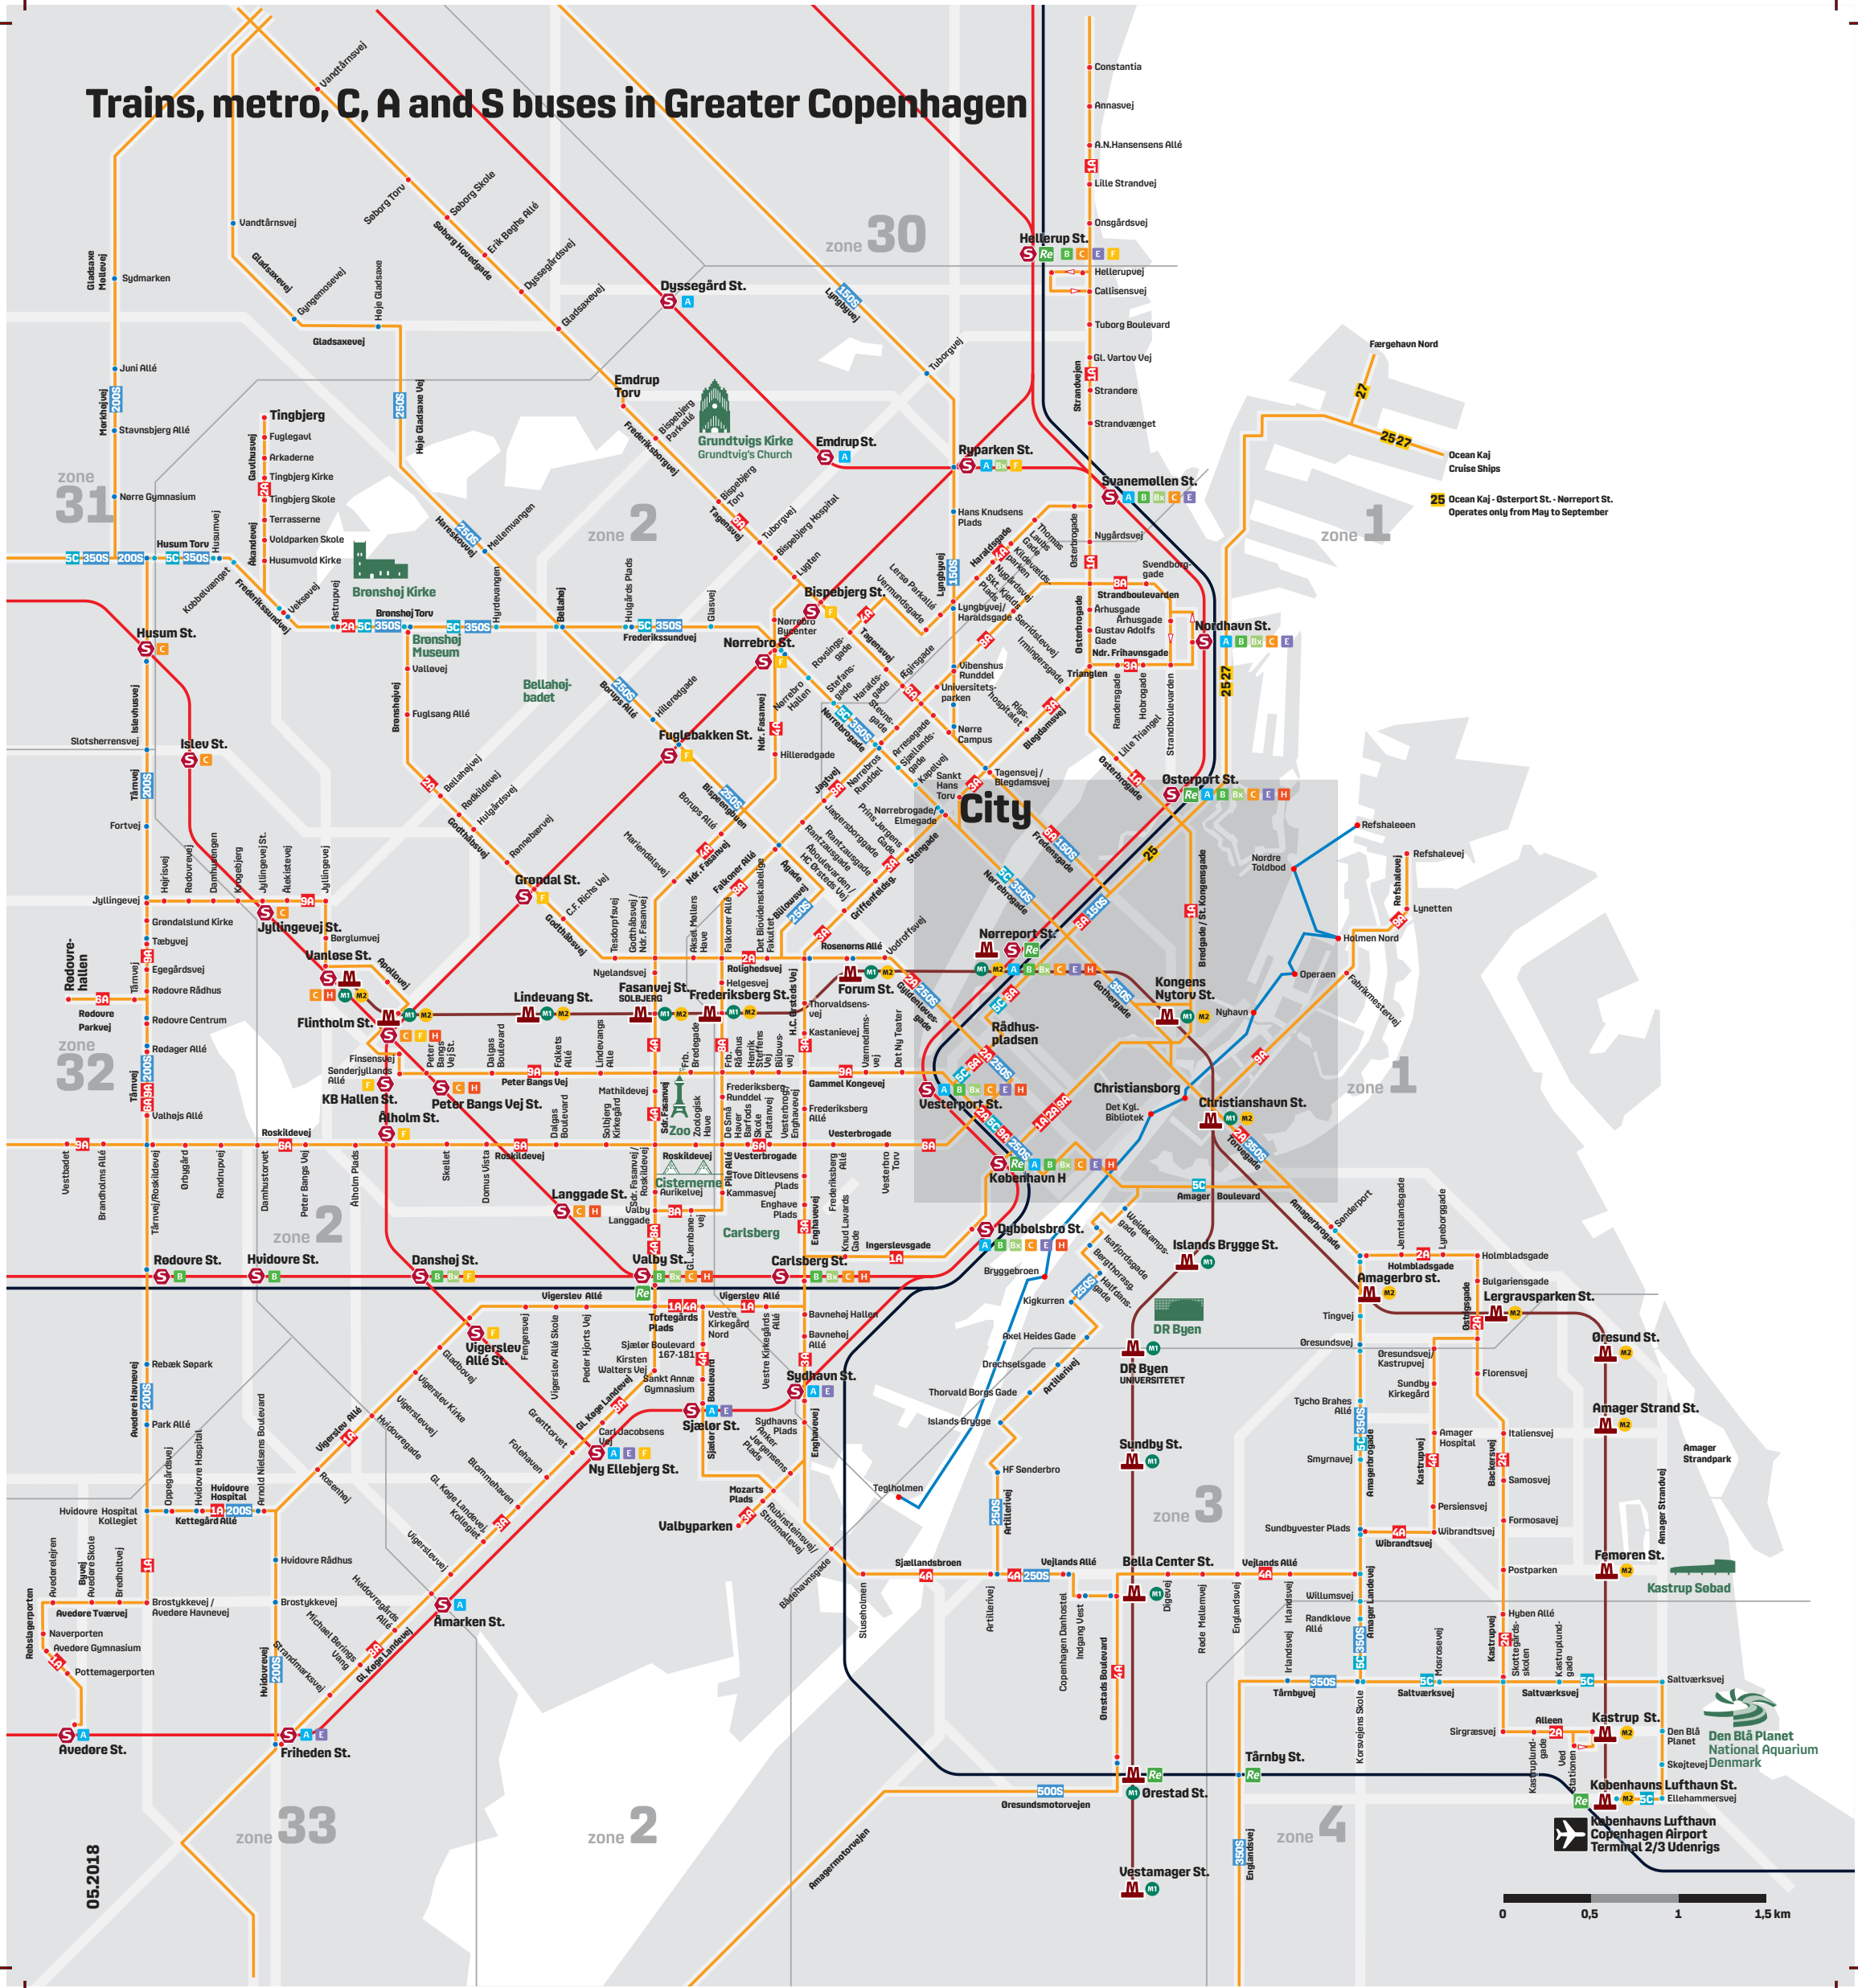

# City with all buses, trains and metro

05.2018

1.5 km

# Trains, metro, C, A and S buses in Greater Copenhagen

Den Blå Planet  
National Aquarium  
Denmark

Københavns Lufthavn St.  
Københavns Lufthavn  
Copenhagen Airport  
Terminal 2/3 Udenrigs