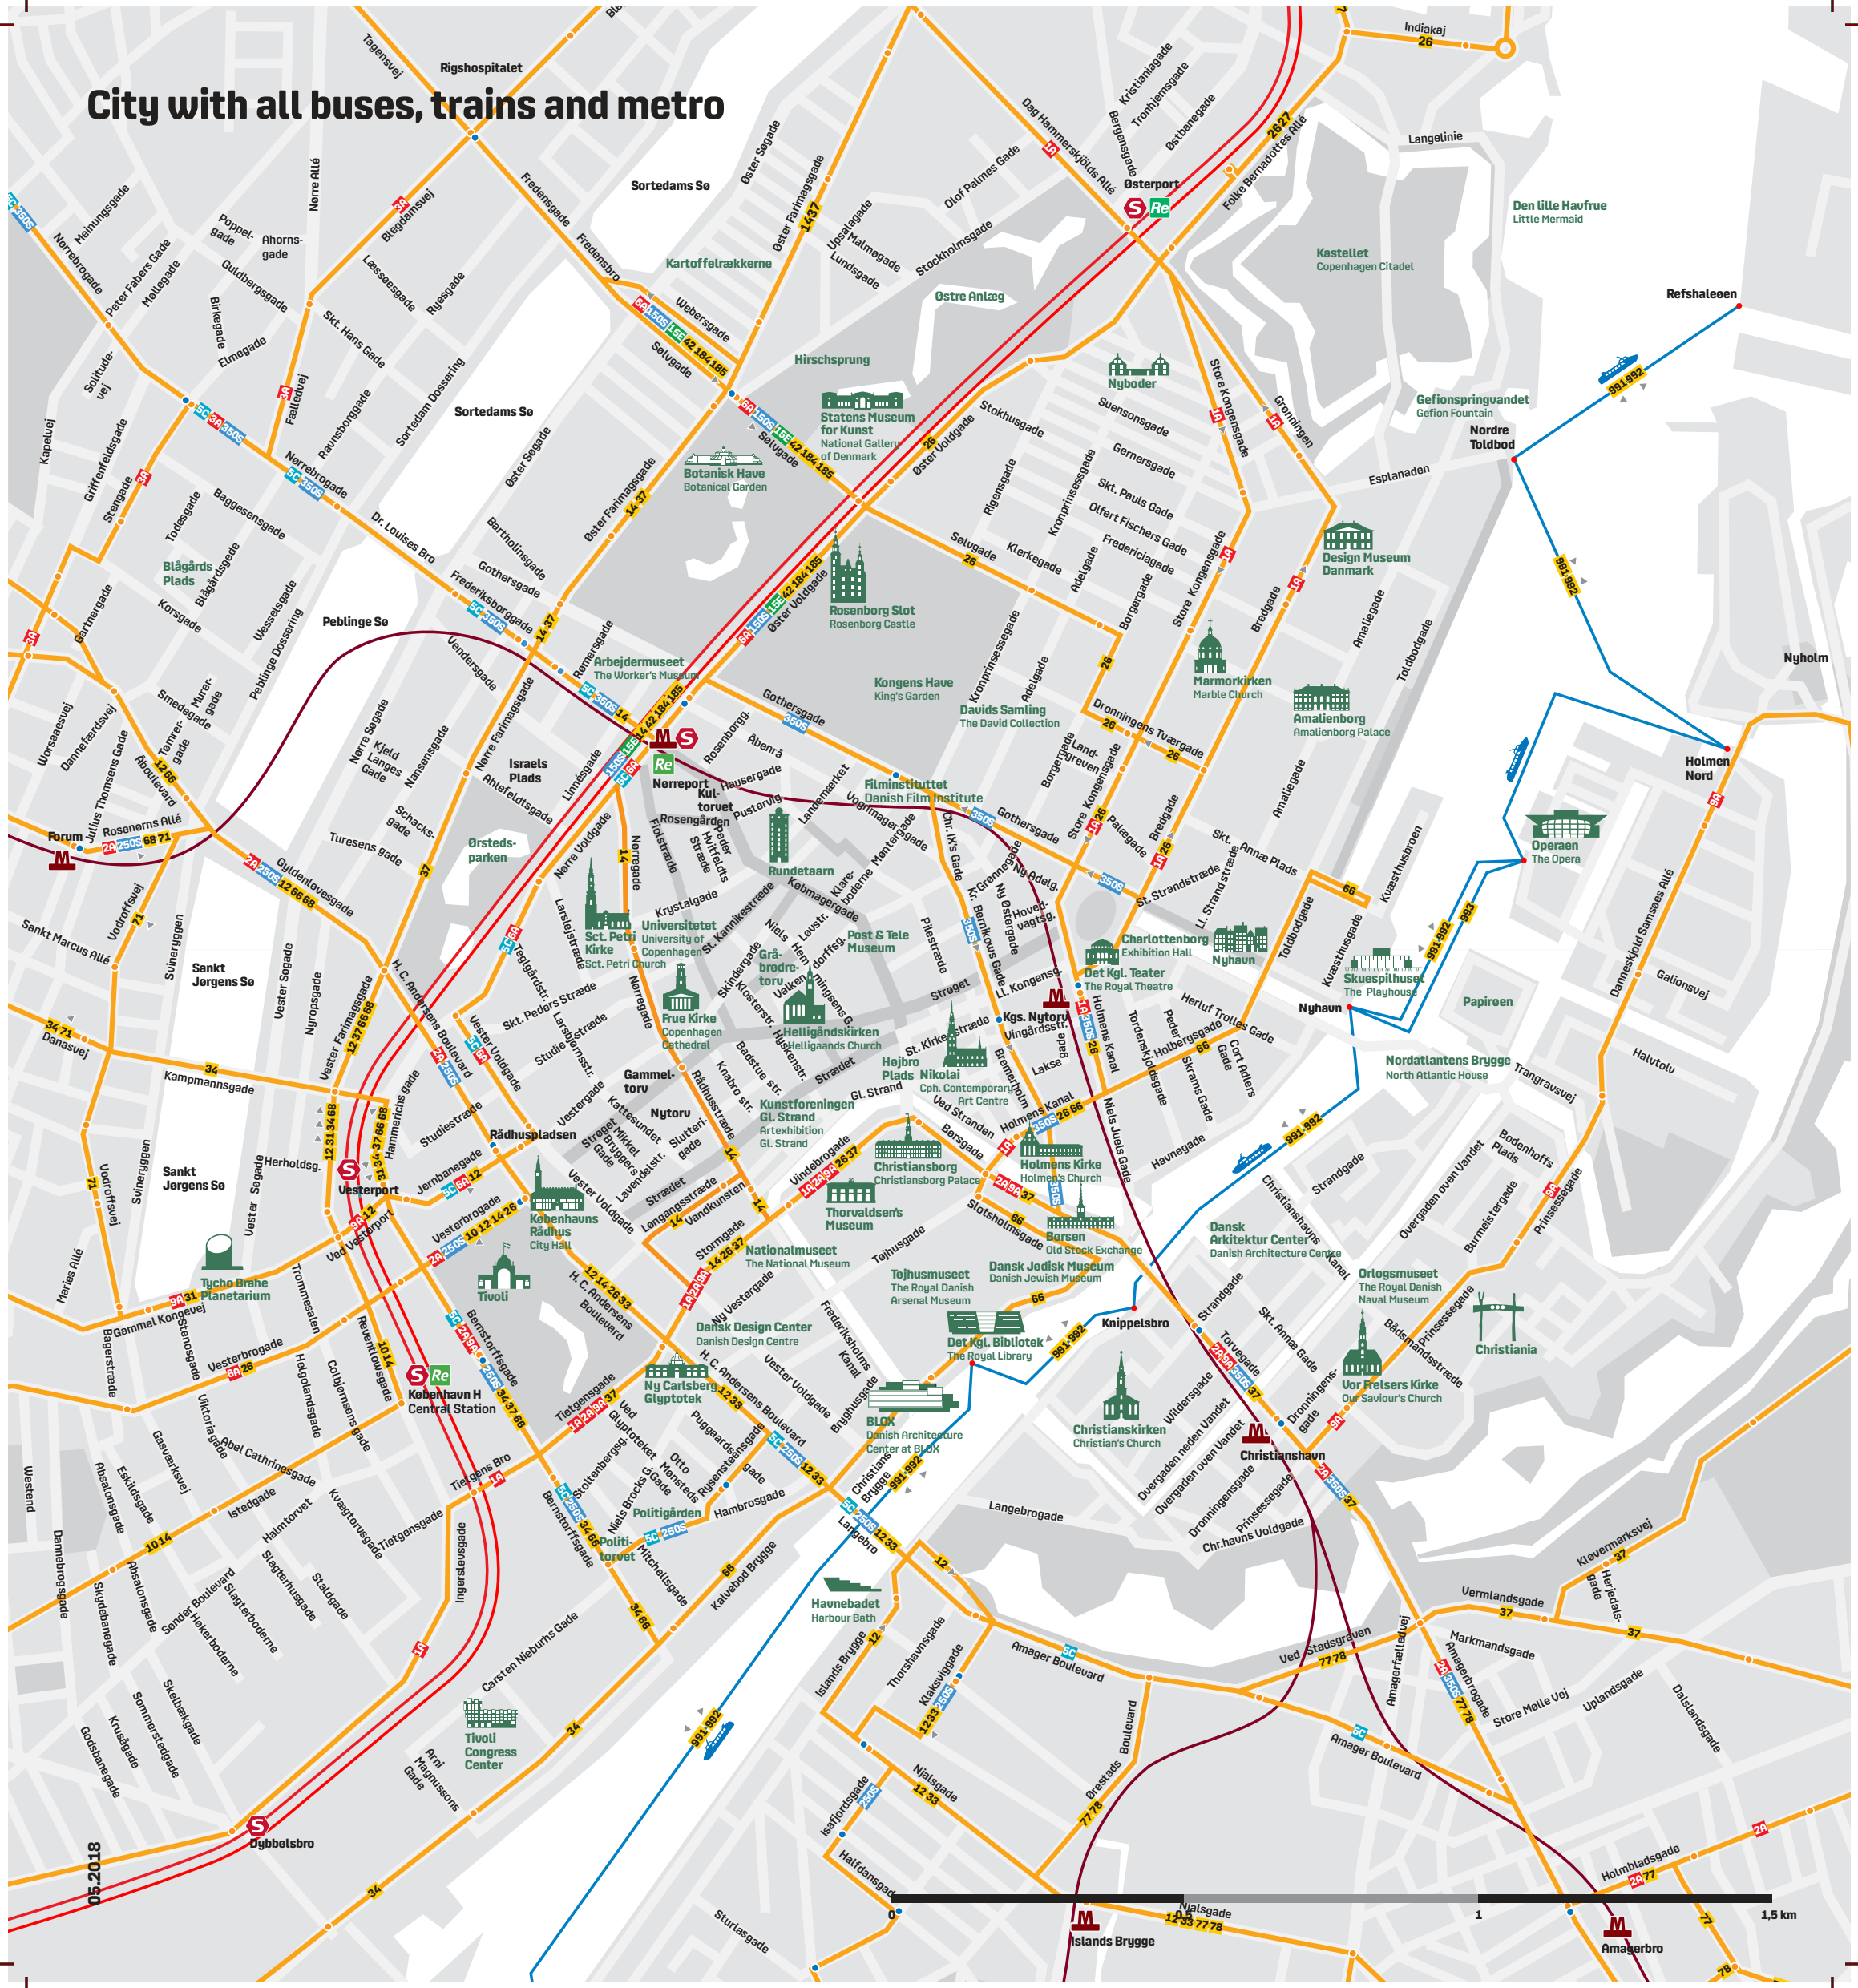

# City with all buses, trains and metro

# Trains, metro, C, A and S buses in Greater Copenhagen

05.2018

Københavns Lufthavn  
Copenhagen Airport  
Terminal 2/3 Udenrigs

0 0,5 1 1,5 km