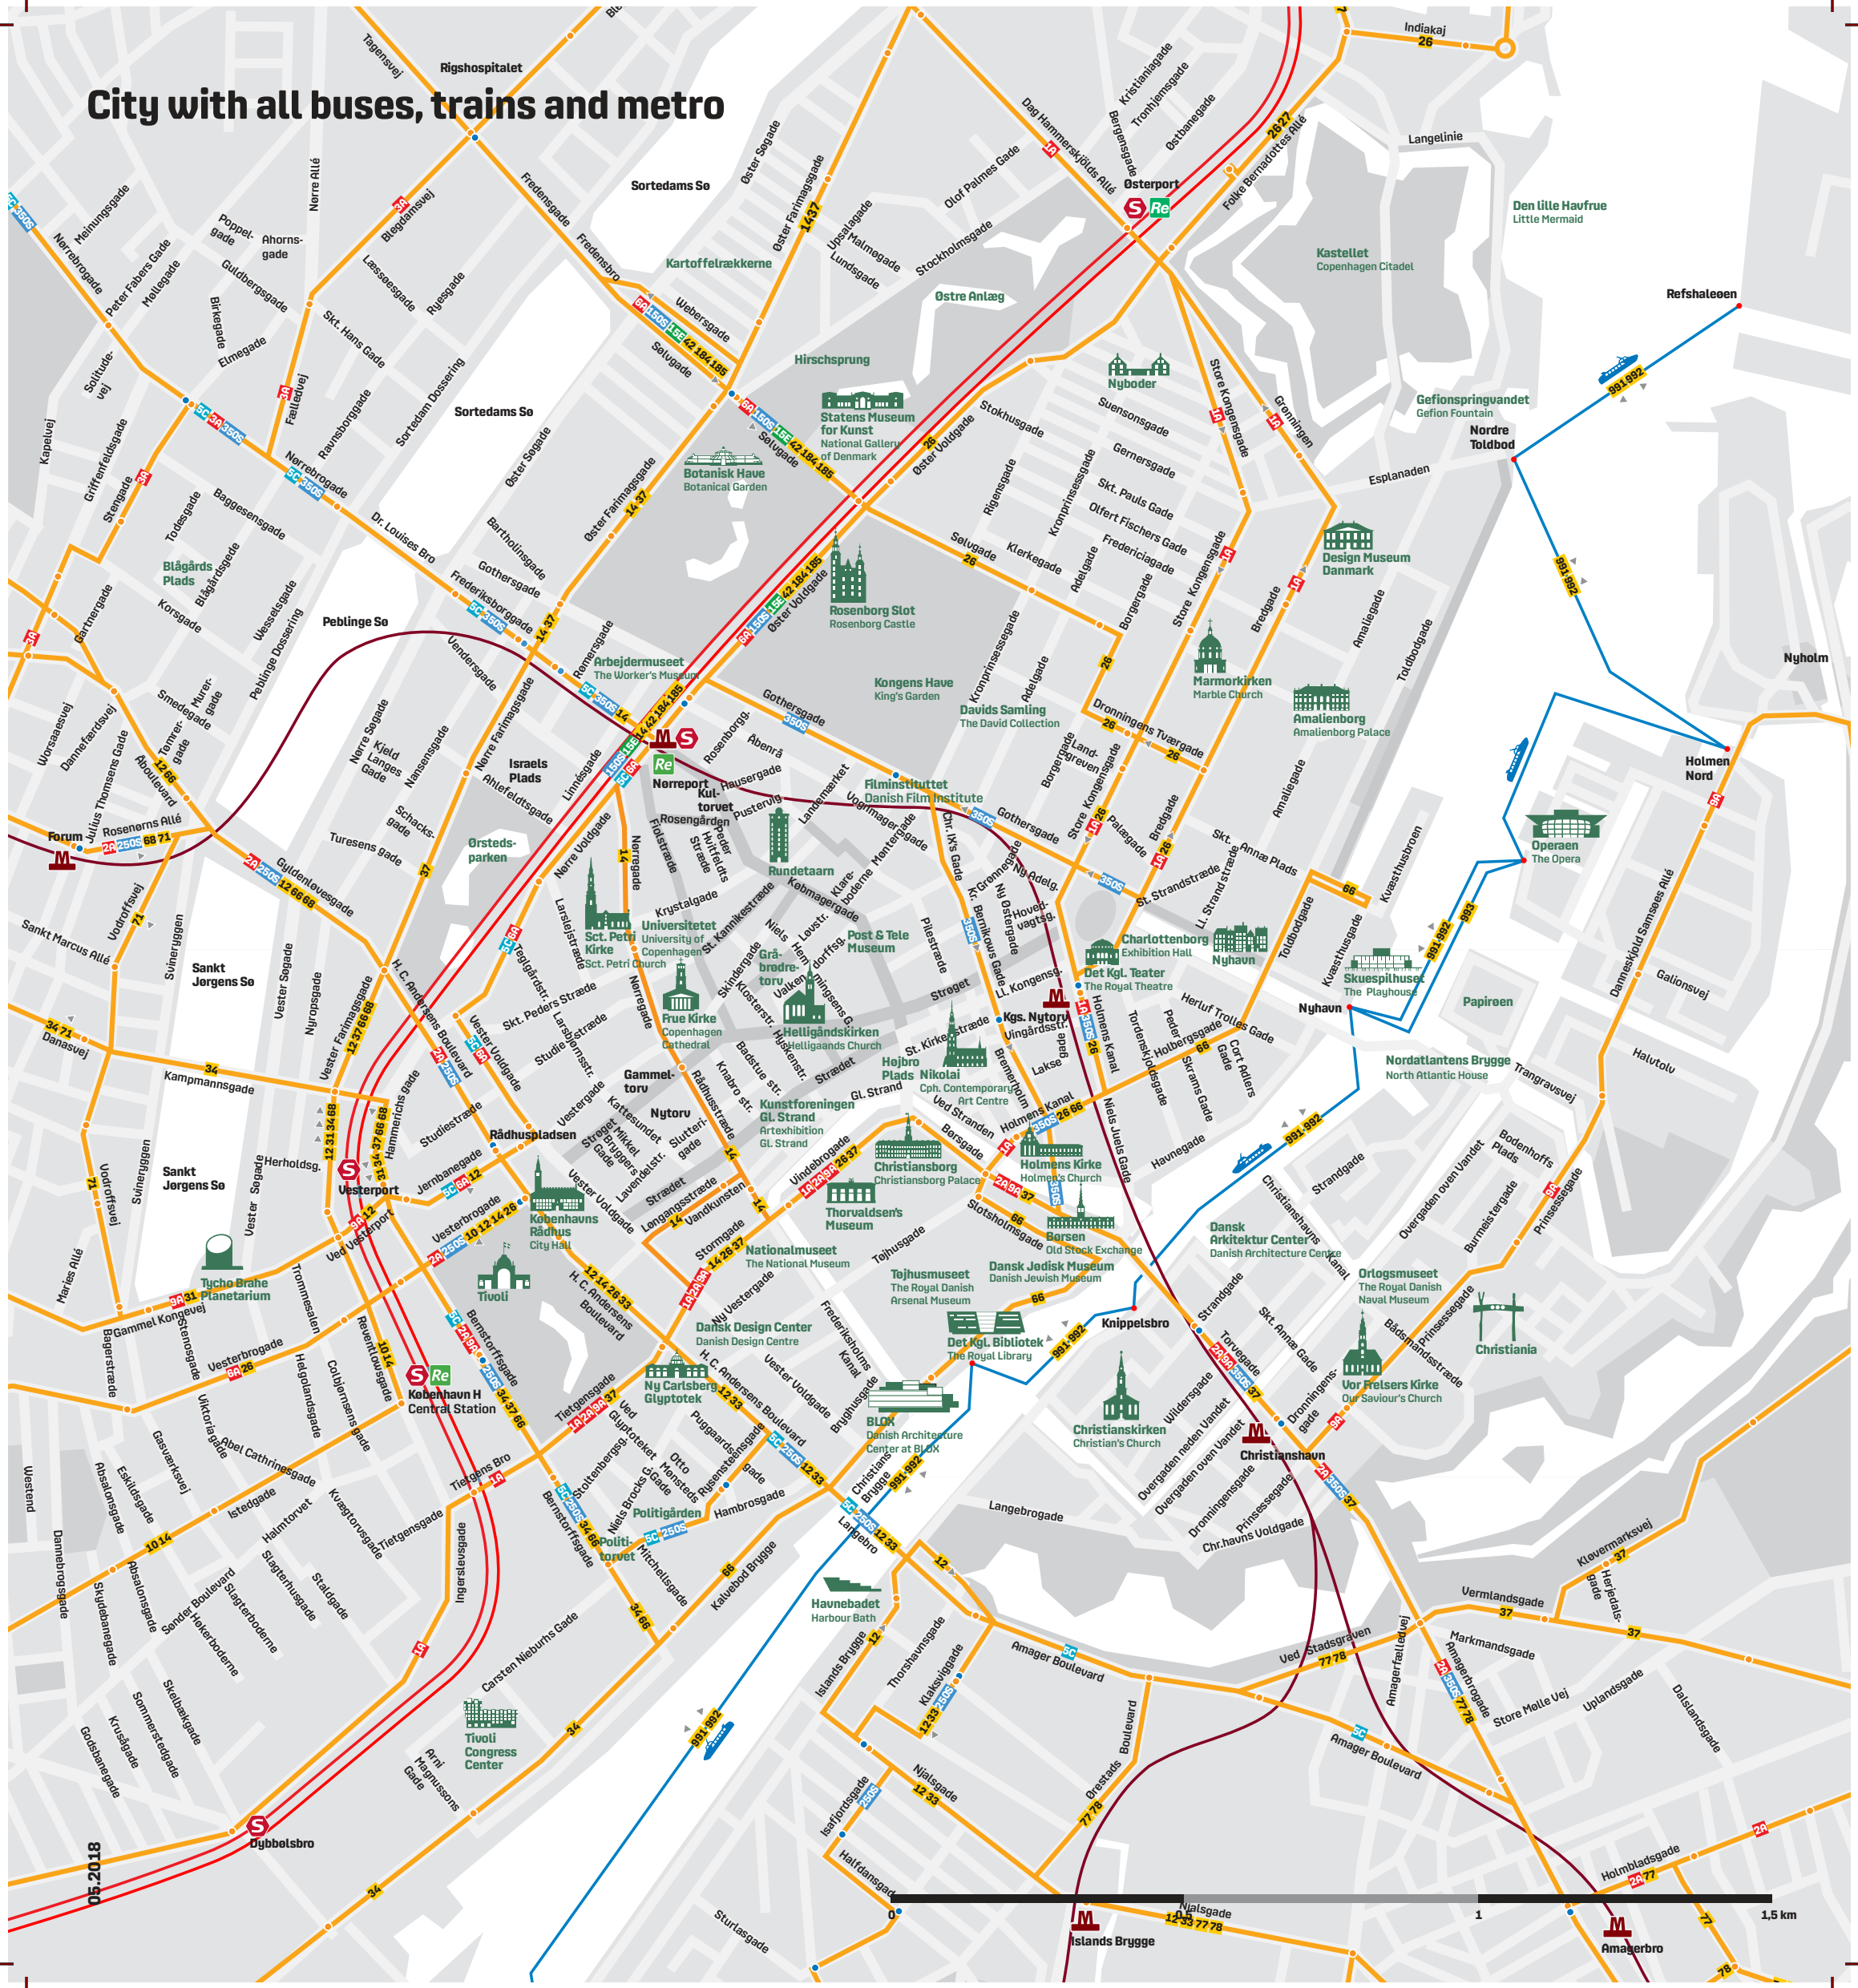

# City with all buses, trains and metro

05.2018

1.5 km

# Trains, metro, C, A and S buses in Greater Copenhagen

Den Blå Planet  
National Aquarium  
Denmark

Københavns Lufthavn St.  
Københavns Lufthavn  
Copenhagen Airport  
Terminal 2/3 Udenrigs