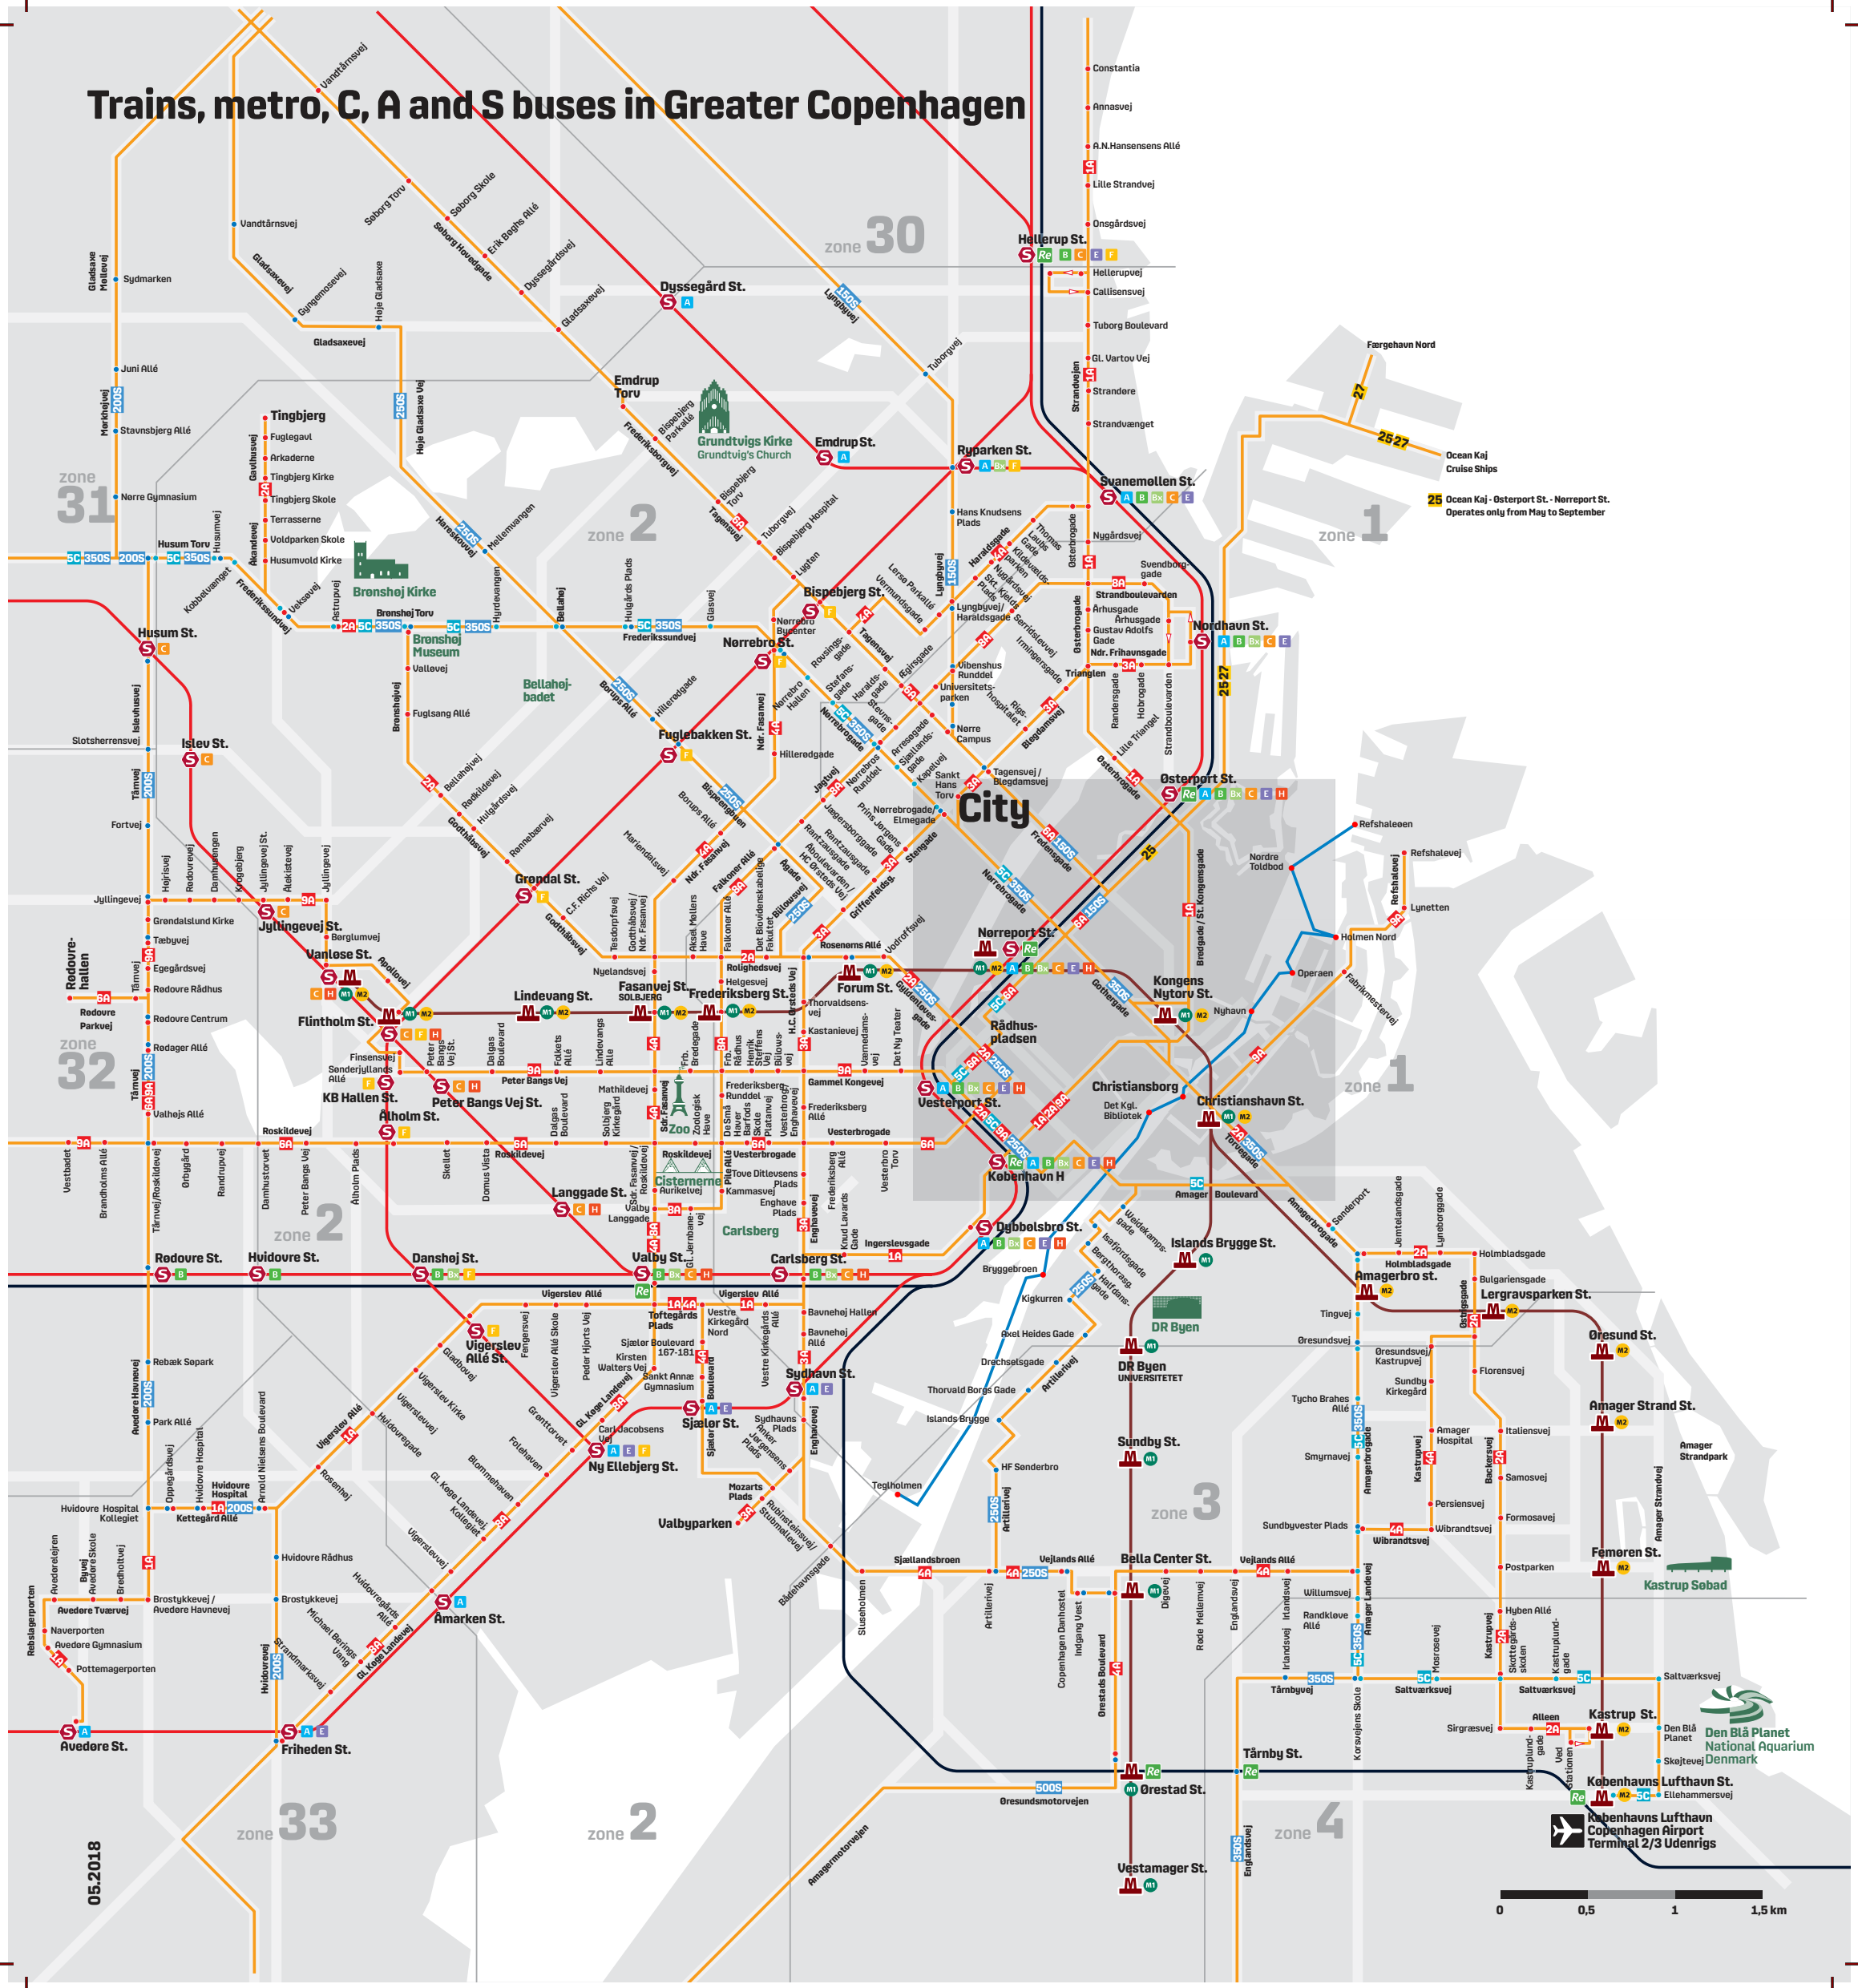

# City with all buses, trains and metro

# Trains, metro, C, A and S buses in Greater Copenhagen

05.2018

Københavns Lufthavn  
Copenhagen Airport  
Terminal 2/3 Udenrigs

0 0,5 1 1,5 km